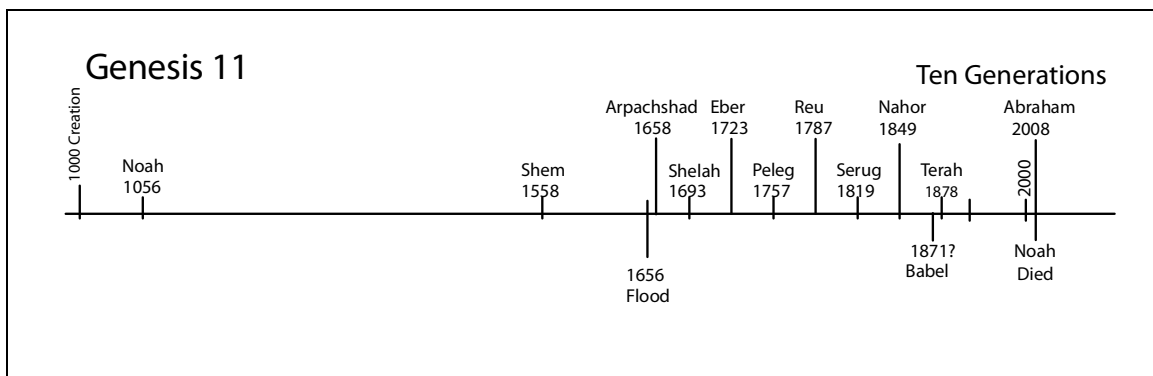

## Act 1: Genesis Chapters 1-11 Timeline

- 2 even 10 generation periods – Adam to Noah, Noah to Abraham
- Noah was born a thousand years after Adam
- The Flood occurred around 1650
- Noah died somewhere around 2000+ years after Adam, well after the Dispersion
- Some timelines show Noah dying some 50+ years after Abraham's birth and thus would have known him
- From Adam to Abraham there was a word-of-mouth tradition spanning only 4 people
  - Adam (930 years = 0-930)
  - Lamech (777 years = 874-1651)
  - Noah (950 years = 1056-2006)
  - Abraham (born somewhere between 1950 and early 2000)
- Shem lived from roughly 1550-2150  
Surely Abraham would have know Shem (possibly Melchizedek)
- Some timelines also place Abraham as alive during the Dispersion of Babel