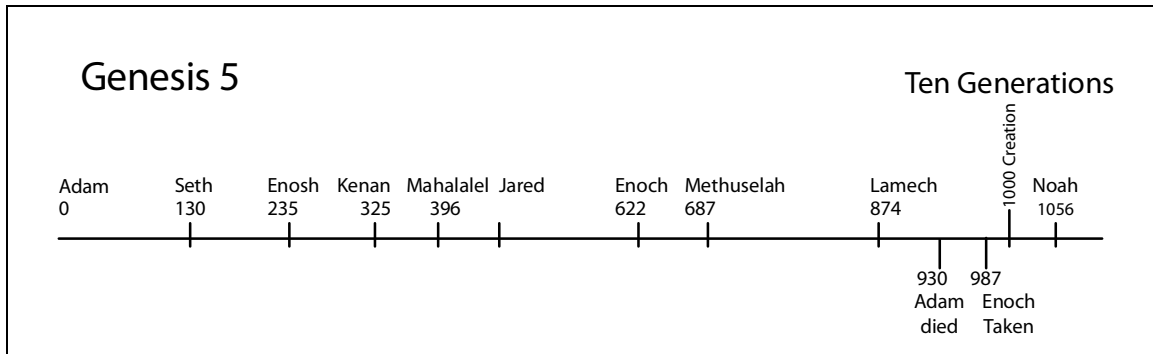

## Act 1: Genesis Chapters 1-11 Timeline

- 2 even 10 generation periods – Adam to Noah, Noah to Abraham
- Noah was born a thousand years after Adam
- The Flood occurred around 1650
- Noah died somewhere around 2000+ years after Adam, well after the Dispersion
- Some timelines show Noah dying some 50+ years after Abraham's birth and thus would have known him
- From Adam to Abraham there was a word-of-mouth tradition spanning only 4 people
  - Adam (930 years = 0-930)
  - Lamech (777 years = 874-1651)
  - Noah (950 years = 1056-2006)
  - Abraham (born somewhere between 1950 and early 2000)
- Shem lived from roughly 1550-2150  
Surely Abraham would have know Shem (possibly Melchizedek)
- Some timelines also place Abraham as alive during the Dispersion of Babel